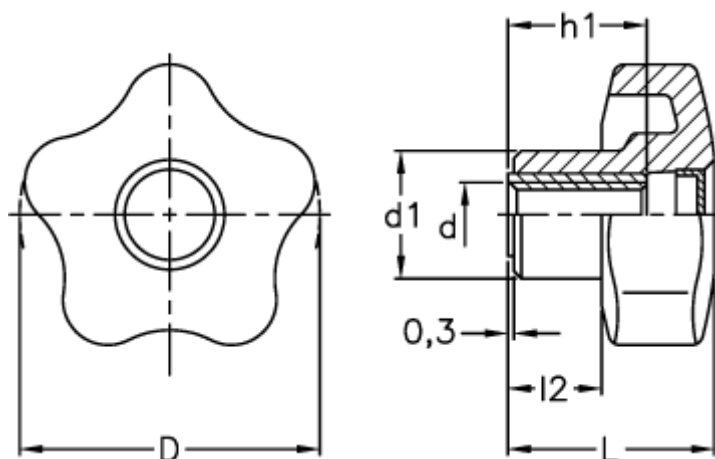

Article number: 23020700139  
Description: E+G Lobe knob  
VCT.63 B-M10-C9, black cap

## Measures

D	= 63
d1	= 22
d 6H	= M10
h1	= 26
L	= 37.0
l2	= 16